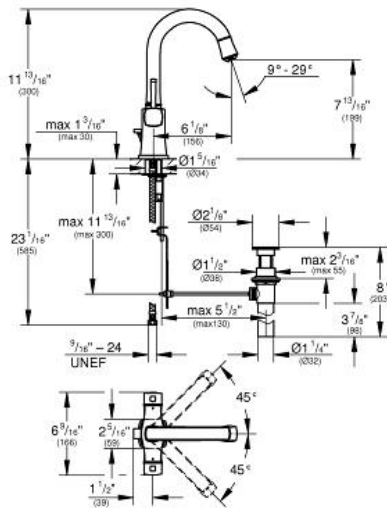

## Two-handle basin mixer, 1/2" L-Size

MODEL # 21108ENA

Pure Freude an Wasser

GROHE America, Inc | 200 North Gary Avenue, Suite G, Roselle, IL 60172  
 Phone: +1 (800) 444-7643 | Fax: +1 (800) 225-2778 | us-customerservice@grohe.com

**Product Description:**  
 Two-handle basin mixer, 1/2"  
 L-Size

- Standard Specification:**
- Single hole installation
  - **GROHE StarLight** finish
  - **GROHE EcoJoy** technology for less water and perfect flow
  - Valves hot/cold with 1/2" cartridge (90°)
  - **GROHE AquaGuide** adjustable aerator 5.7 l/min
  - Swivel Spout
  - 1 1/4" pop-up waste set
  - Stainless steel flex lines
  - Max flow rate: 1.2 gpm (4.56 L/min)

**Color:**  
 21108ENA Brushed Nickel